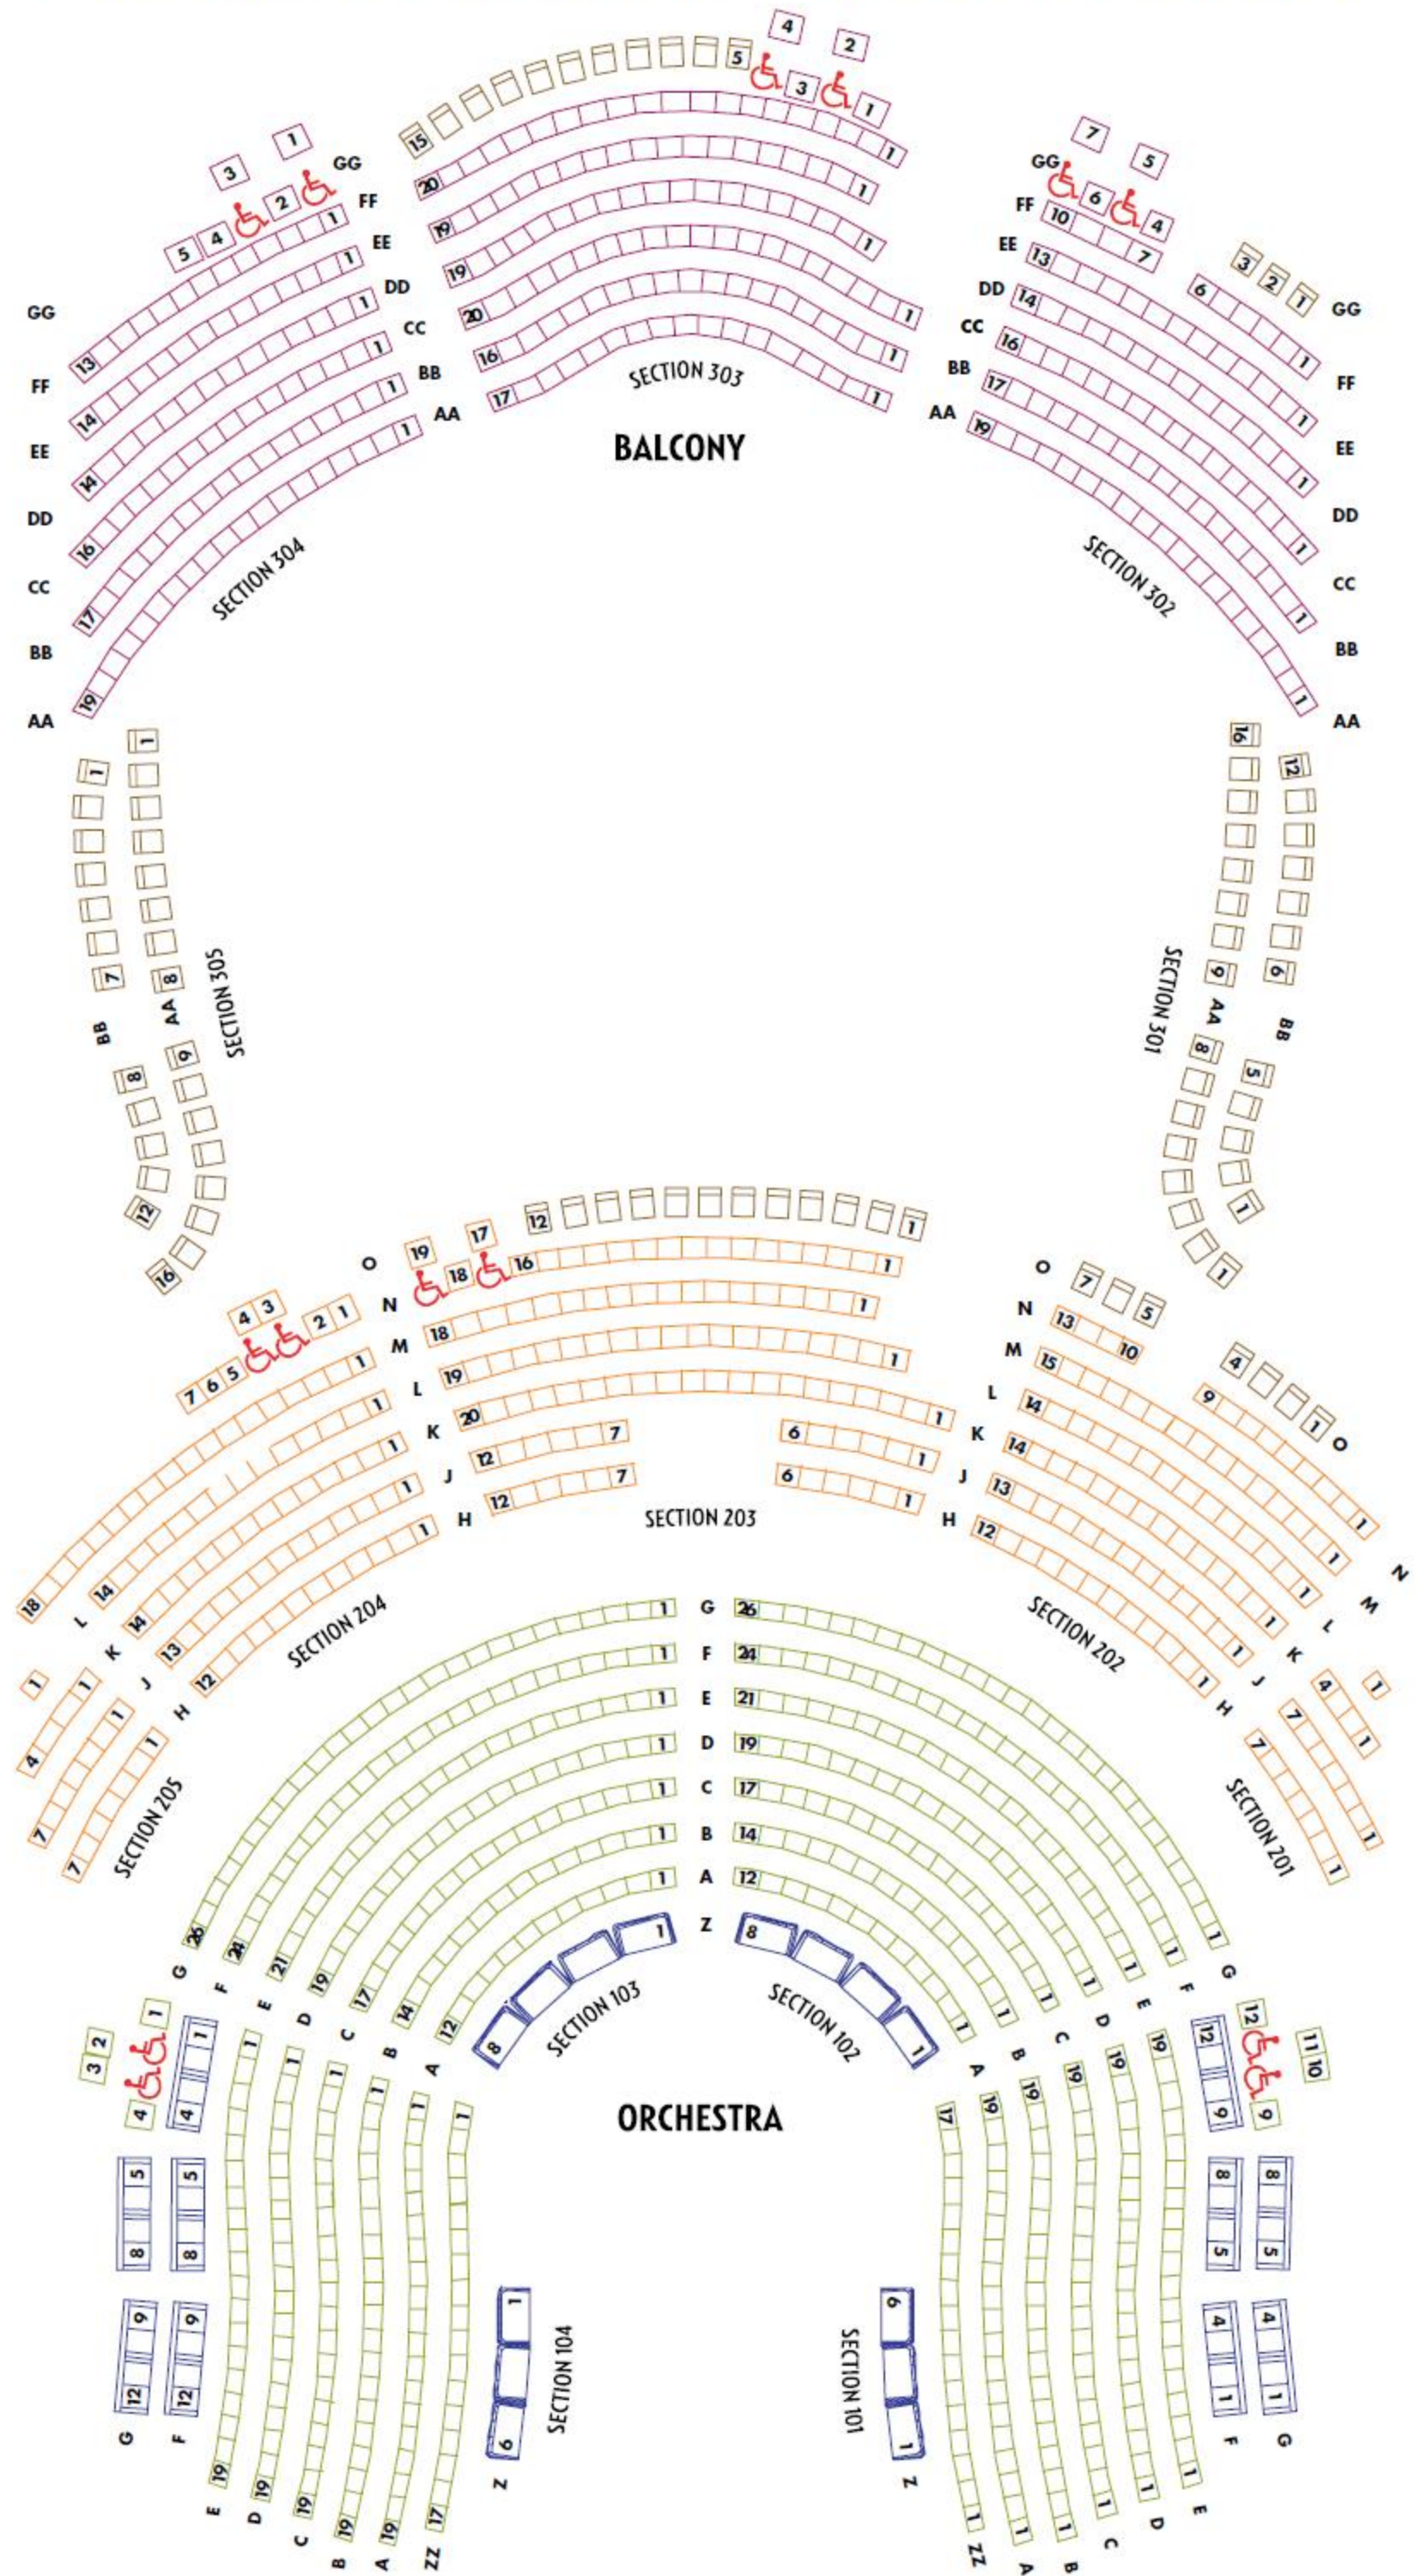

ZUMANITY THEATRE

- 
Duo Sofa
Sold in pairs
- 
Lower Orchestra
- 
Cabaret Stools
Orchestra seats
have partially
obstructed view
- 
Upper Orchestra
- 
Balcony